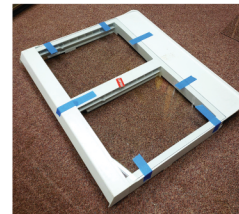

Americana Gloss Enamels are multi-surface, gloss, acrylic paints that boast a smooth, thick consistency. This multi-surface, opaque paint adheres to glass, wood, paper, mache, plastic, resin, ceramics, and many other craft surfaces. This art and craft paint can be baked for a dishwasher-safe finish and is water-based, making it easy for soap and water clean-up.