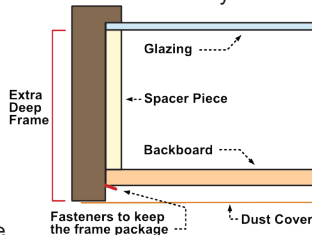

This information is neither a recommendation nor diagnosis for disease. We make no health claims regarding the information presented here. This information is a starting point in your interest to be a better informed consumer of natural health products. We look forward to being a resource for you.

Shadowboxes

Over the years we have done quite a few shadowbox frames for our customers and we are doing more and more it seems all the time. Some recent customer frame jobs can be seen to the right here. So what is a shadowbox frame you may ask. Where as in a regular frame you are framing something that is flat in a shadowbox frame you are framing something that is three dimensional.

So if you were to look at a side view of a shadowbox frame it would look like this graphic.

So basically the distance between the glass (glazing) and the backboard is adjusted when we design the framing package to accommodate

the thickest part of the 3D object that is being framed. As you can see from our samples, shirts are a popular 3D object to frame. The top sample shows something interesting that required a shadow box. Those screws you see are "used" orthopedic screws that hold bones together until they heal. Some of the many things (some strange things) that we have framed in a shadowbox over the years are a child's violin, several cow halters, matchboxes, miniature American flag, military medals, a miniature signed hockey stick, prize ribbons, a

child's dress, child's bonnet, an antique powder horn, antique tools, an athletic uniform & medals, a license plate, police badges, folded American flag and certificate and many more.

So basically a shadowbox frame allows you to display and enjoy everyday those keepsakes and memories that you may instead be storing in a drawer or closet where they are essentially forever lost, never to see the light of day again.

If you are looking for the perfect one of a kind gift for that someone who has everything, find something that they cherish and adore that they have stored away and bring it to us to frame for them. Better yet as you go through life with

family and friends and celebrate life's achievements and big moments keep a look out for things that would make a great keepsake for those special people in your life. Before those keepsakes get forever buried in a drawer or closet, covertly bring them to us to custom frame either conventionally or in a shadowbox as needed. Every time that you do this you will have a one of a kind, meaningful, cherished gift that will be treasured for a lifetime.