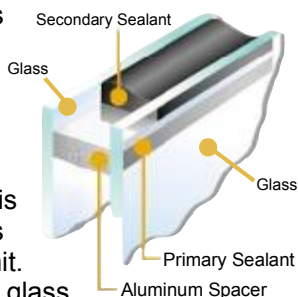

Thermopane [a brand name], double pane glass and insulated glass or unit are exactly the same thing. The generic name in the glass industry is insulated glass or insulated unit.

Most insulated glass is made up of two pieces or lites of glass with an aluminum spacer and two sealants. You can refer to the illustration at right for further explanation. The combination of the thickness of two pieces of glass plus the thickness of the spacer determine the overall thickness of the insulated unit. Although there are some insulated units that contain a gas, most do not. The insulating part of an insulated unit is actually the dry air that is trapped between the two lites of glass when the unit is originally sealed. The air that is trapped is dry because the aluminum spacer that keeps the glass apart is filled with a desiccant which absorbs that water vapor in the trapped air through the tiny holes on the face of the spacer that is inside the unit. Dry air does not transmit heat or cold very efficiently and thus acts as insulation while allowing a clear view.

SGMC replaces broken or failed* insulated glass in both residential and lite commercial windows either in shop or on-site. This service requires determining exact length, width and thick-